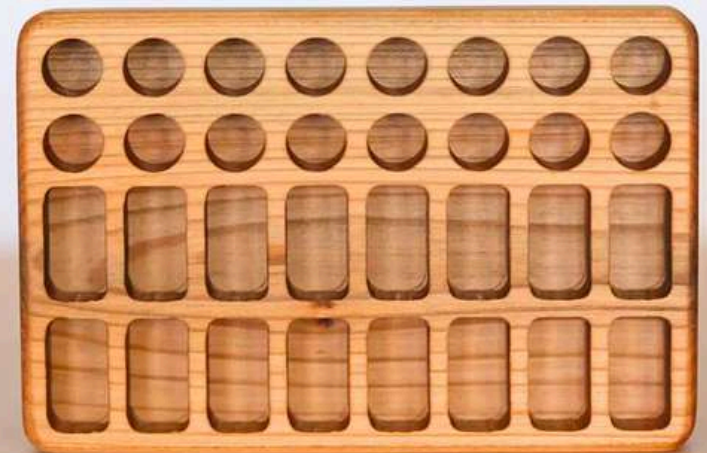

WOOD TYPE : LINDEN

APPROX SIZE. : 31CM-29CM

REC. AGE. : 1+

SAND TRAY AND NUMBERS

CODE: OYN93

WOOD TYPE : WALNUT-LINDEN

APPROX SIZE. : 15CM-25CM

REC. AGE. : 1+

CRAYON AND PENCIL HOLDERS 48'

CODE: OYN94

WOOD TYPE : LINDEN

APPROX SIZE. : 10,5CM-23CM

REC. AGE. : 1+

CRAYON AND PENCIL HOLDERS 32'

CODE: OYN94-2

WOOD TYPE : LINDEN

APPROX SIZE. : 10,5CM-15,5CM

REC. AGE. : 1+

Note: It is produced exclusively for one customer in Netherlands. This products can be sold in other countries.

CRAYON AND PENCIL HOLDERS 24'

CODE: OYN94-3

WOOD TYPE : LINDEN