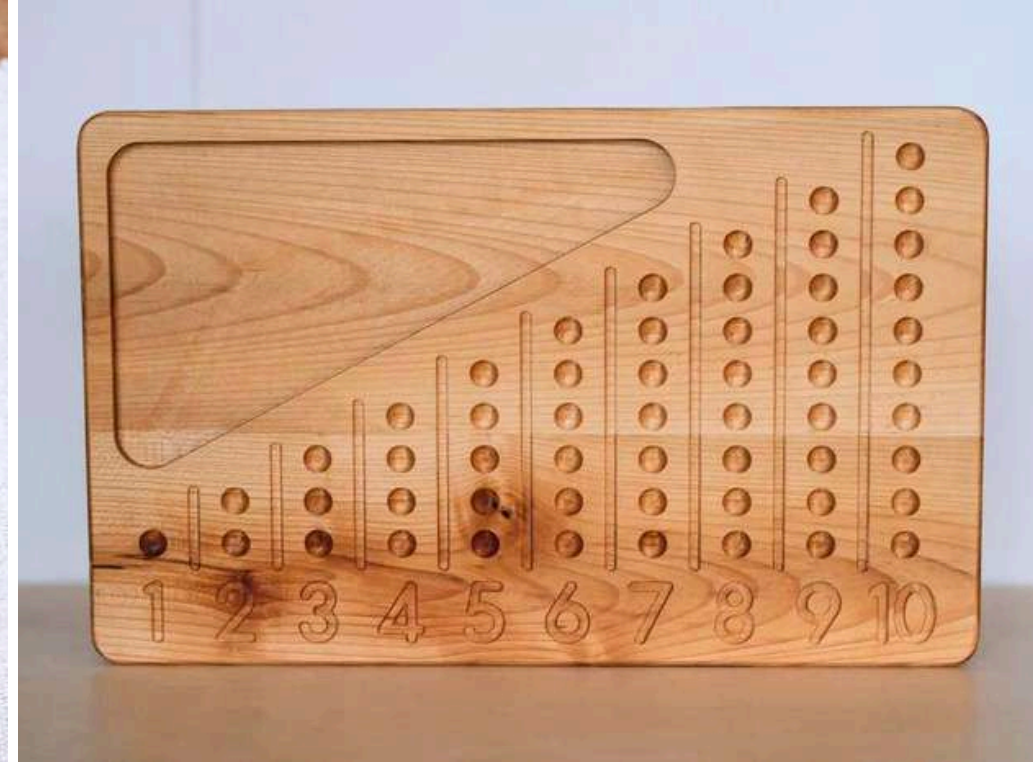

NUMBERS CUBE BOARD

CODE: OYN68-2

WOOD TYPE : LINDEN

APPROX SIZE. : 34CM-32CM

REC. AGE. : 1+

Just Board not including cubes

Just Board not including cubes

Just Board, not including cubes

MATH CUBE BOARD

CODE: OYN68-4

WOOD TYPE : LINDEN

APPROX SIZE. : 34CM-32CM

REC. AGE. : 1+

FROM BIG TO SMALL
GEOMETRIC SHAPES

CODE: OYN69

WOOD TYPE : WALNUT-LINDEN

APPROX SIZE. : 25CM-37CM

REC. AGE. : 1+

ABACUS NUMBER BOARD

CODE: OYN75

WOOD TYPE : LINDEN

APPROX SIZE. : 24CM-38CM

REC. AGE. : 1+

LETTER BUILDER SET