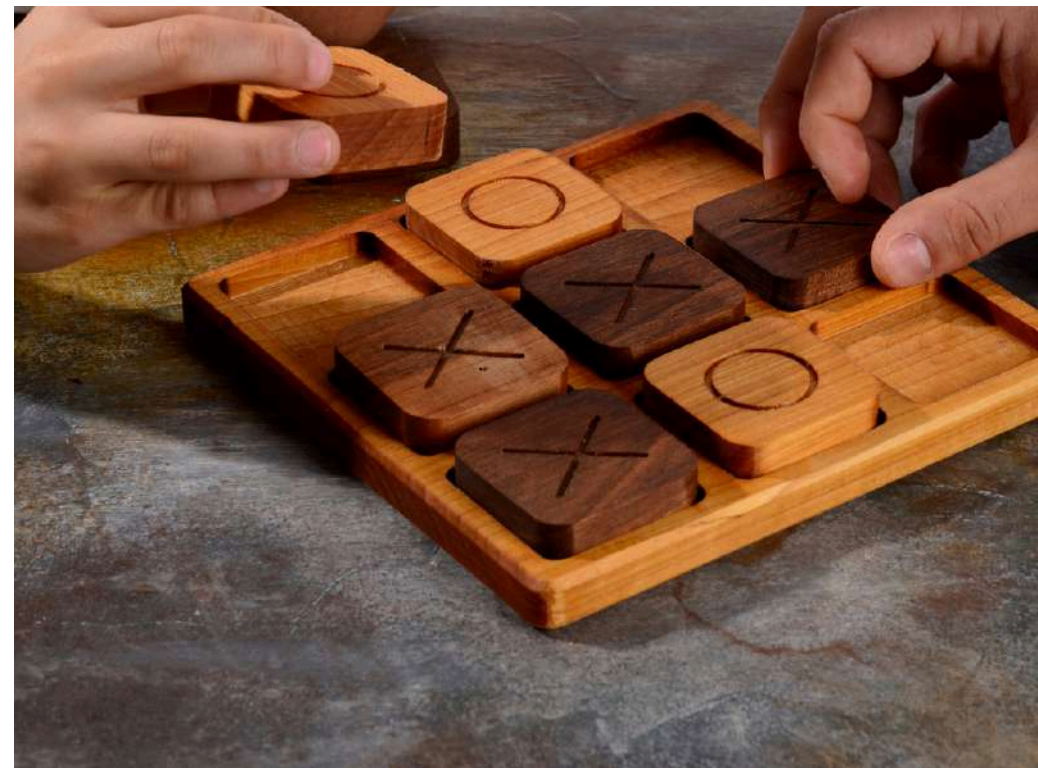

SOLITAIRE WOODEN GAME

CODE: OYN128

WOOD TYPE : LINDEN

APPROX SIZE. : 22CM

REC. AGE. : 1+

XOX

CODE: OYN129

WOOD TYPE : WALNUT-LINDEN

APPROX SIZE. : 21CM-23CM

REC. AGE. : 1+

ROUND CALENDAR

CODE: OYN130

WOOD TYPE : LINDEN

APPROX SIZE. : 28CM

REC. AGE. : 1+

TODAY BOARD