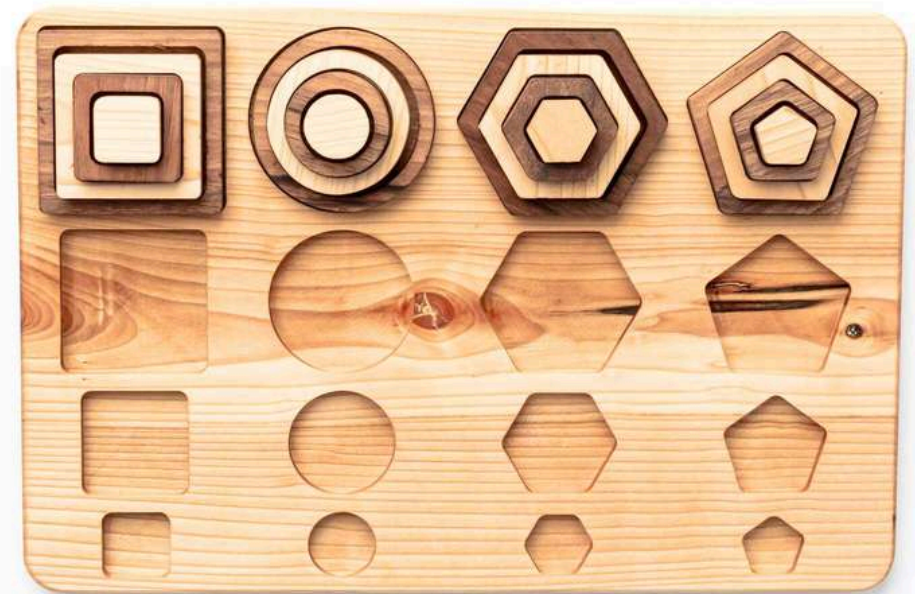

MATH CUBE BOARD

CODE: OYN68-4

WOOD TYPE : LINDEN

APPROX SIZE. : 34CM-32CM

REC. AGE. : 1+

FROM BIG TO SMALL
GEOMETRIC SHAPES

CODE: OYN69

WOOD TYPE : WALNUT-LINDEN