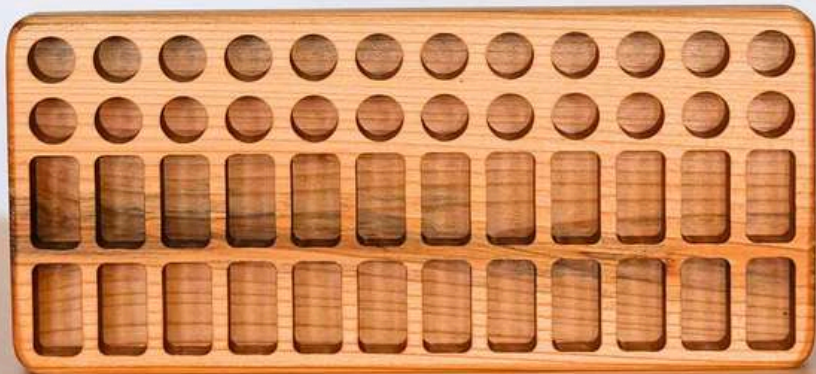

WOOD TYPE : LINDEN

APPROX SIZE. : 31CM-29CM

REC. AGE. : 1+

SAND TRAY AND NUMBERS

CODE: OYN93

WOOD TYPE : WALNUT-LINDEN

APPROX SIZE. : 15CM-25CM

REC. AGE. : 1+

CRAYON AND PENCIL HOLDERS 48'

CODE: OYN94

WOOD TYPE : LINDEN

APPROX SIZE. : 10,5CM-23CM

REC. AGE. : 1+

CRAYON AND PENCIL HOLDERS 32'

CODE: OYN94-2

WOOD TYPE : LINDEN