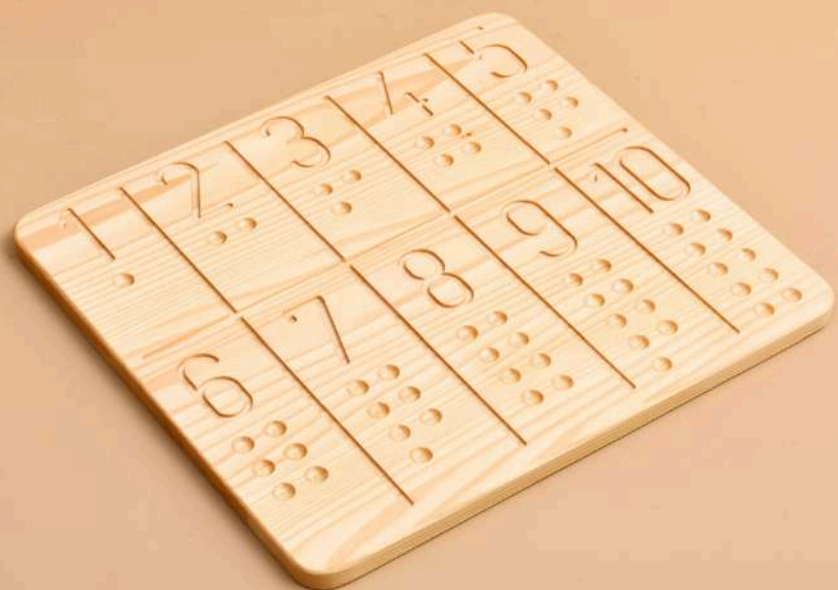

CODE: OYN85

WOOD TYPE : LINDEN

APPROX SIZE. : 18CM-26CM

REC. AGE. : 1+

CIRCLE BOARD

CODE: OYN88

WOOD TYPE : LINDEN

APPROX SIZE. : 18CM-18CM

REC. AGE. : 1+

RAINBOW COUNTING BOARD

CODE: OYN89

WOOD TYPE : LINDEN

APPROX SIZE. : 20CM-28CM

REC. AGE. : 1+

NUMBER COUNTING BOARD

CODE: OYN91

WOOD TYPE : LINDEN

APPROX SIZE. : 31CM-29CM

REC. AGE. : 1+

SAND TRAY AND NUMBERS

CODE: OYN93

WOOD TYPE : WALNUT-LINDEN

APPROX SIZE. : 15CM-25CM

REC. AGE. : 1+