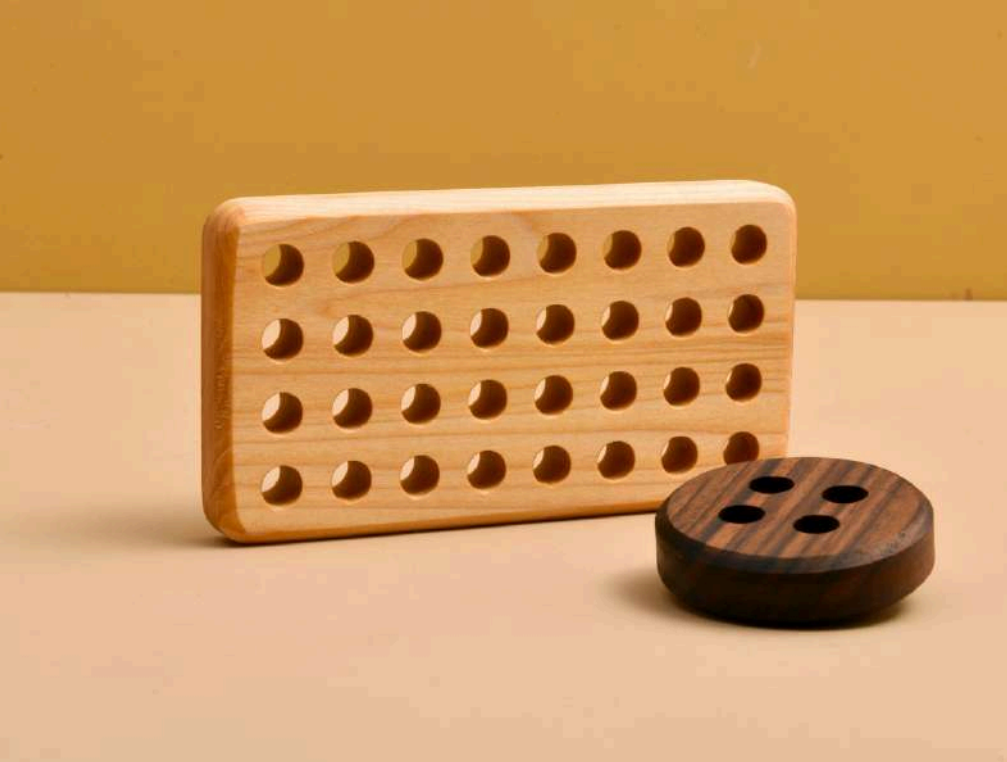

SEWING BOARD SET

CODE: OYN84

WOOD TYPE : WALNUT-LINDEN

APPROX SIZE. : 8CM-15CM

REC. AGE. : 1+