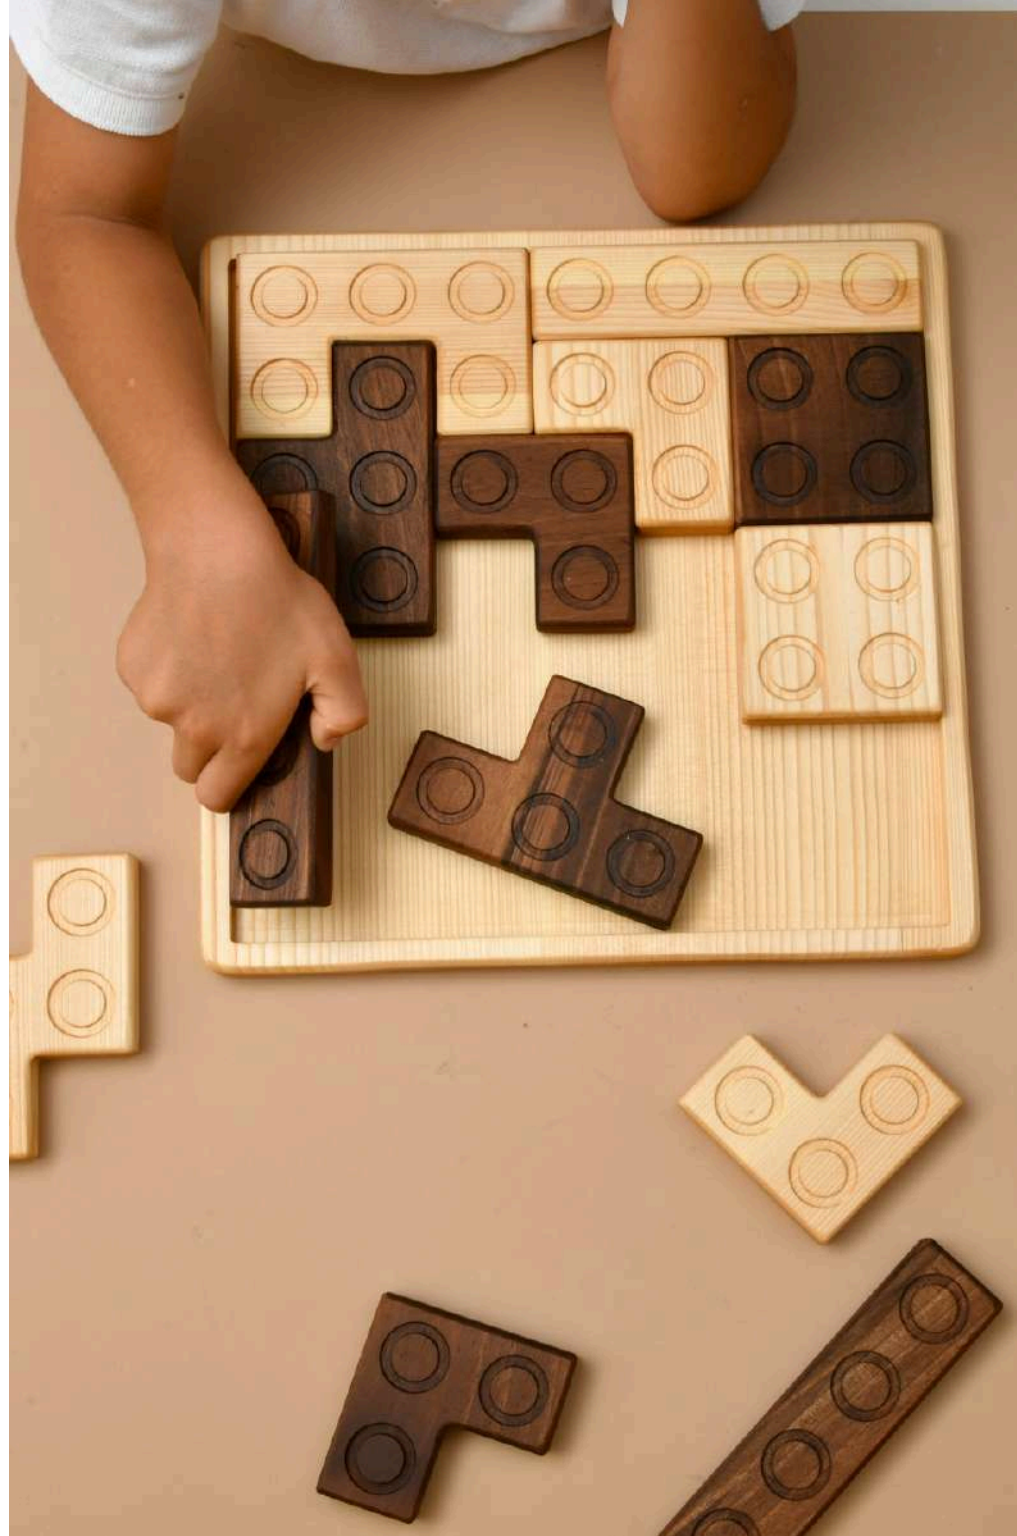

REC. AGE. : 1+

Note: It is produced exclusively for one customer in Czech

This product can be sold in other countries.

FRACTION PUZZLE

CODE: OYN107

WOOD TYPE : WALNUT-LINDEN

APPROX SIZE. : 15CM-20CM

REC. AGE. : 1+