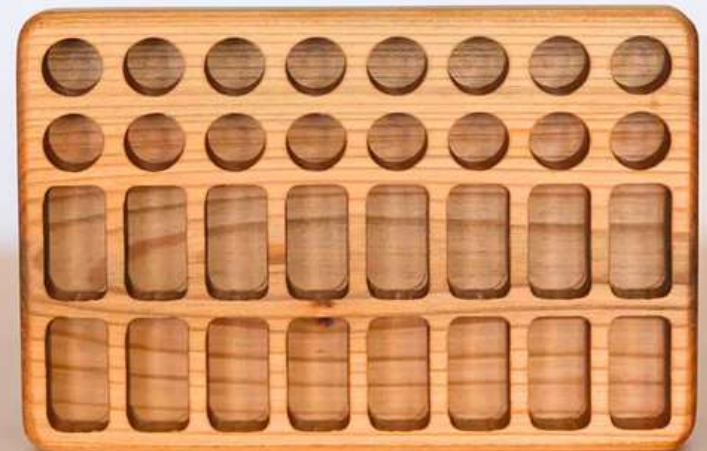

# Crayon & Pencil Holder Series

## CRAYON AND PENCIL HOLDERS 48'

CODE: OYN94

WOOD TYPE : LINDEN

APPROX SIZE. : 10,5CM-23CM

REC. AGE. : 1+

## CRAYON AND PENCIL HOLDERS 32'

CODE: OYN94-2

WOOD TYPE : LINDEN

APPROX SIZE. : 10,5CM-15,5CM

REC. AGE. : 1+

**Note:** It is produced exclusively for one customer in Netherlands. This products can be sold in other countries.

## CRAYON AND PENCIL HOLDERS 24'

CODE: OYN94-3

WOOD TYPE : LINDEN

APPROX SIZE. : 10,5CM-12CM

REC. AGE. : 1+