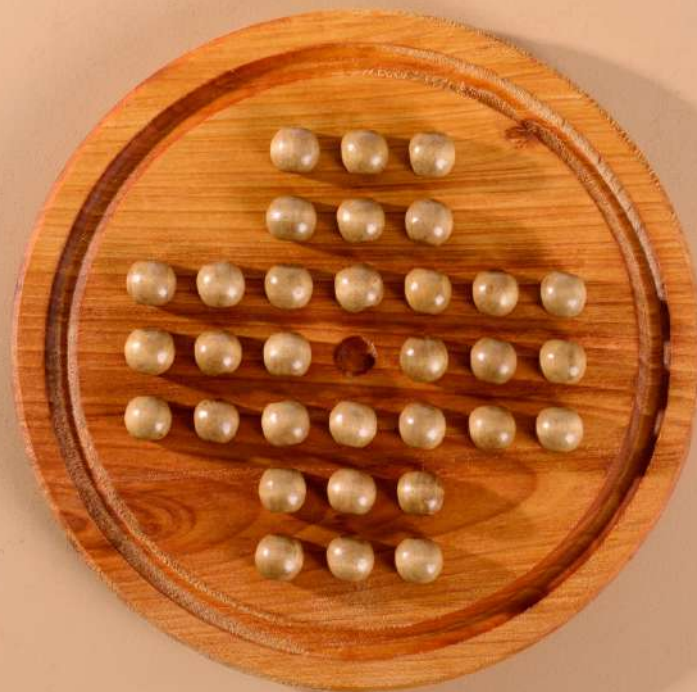

## ANIMALS SET (8 PCS)

---

**CODE: OYN125**

**WOOD TYPE : LINDEN**

**APPROX SIZE. : 11CM-7CM**

**REC. AGE. : 1+**

## TANGRAM

CODE: OYN127

WOOD TYPE : WALNUT-LINDEN

APPROX SIZE. : 15CM-15CM

REC. AGE. : 1+

## SOLITAIRE WOODEN GAME

**CODE: OYN128**

**WOOD TYPE : LINDEN**

**APPROX SIZE. : 22CM**

**REC. AGE. : 1+**

XOX

CODE: OYN129

WOOD TYPE : WALNUT-LINDEN

APPROX SIZE. : 21CM-23CM

REC. AGE. : 1+