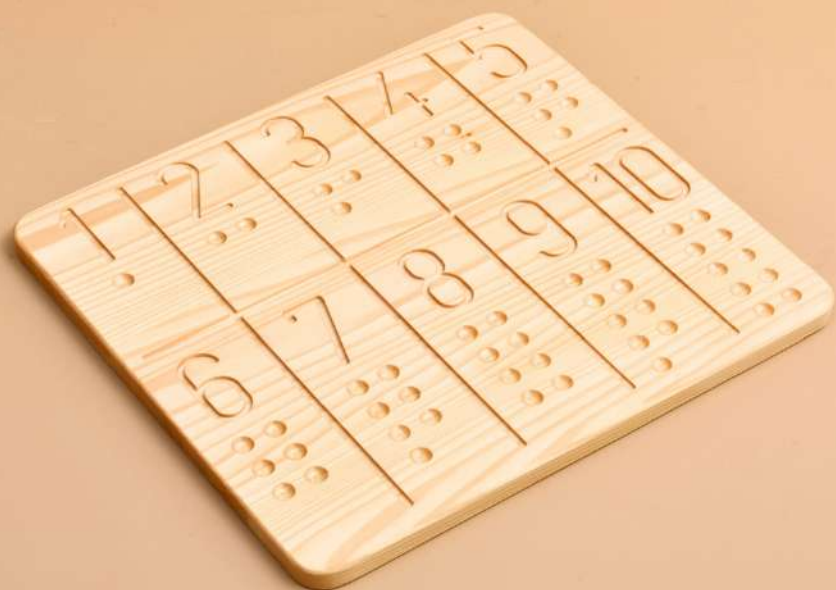

## CIRCLE BOARD

---

**CODE: OYN88**

**WOOD TYPE : LINDEN**

**APPROX SIZE. : 18CM-18CM**

**REC. AGE. : 1+**

## RAINBOW COUNTING BOARD

**CODE: OYN89**

**WOOD TYPE : LINDEN**

**APPROX SIZE. : 20CM-28CM**

**REC. AGE. : 1+**

## NUMBER COUNTING BOARD

---

**CODE: OYN91**

**WOOD TYPE : LINDEN**

**APPROX SIZE. : 31CM-29CM**

**REC. AGE. : 1+**