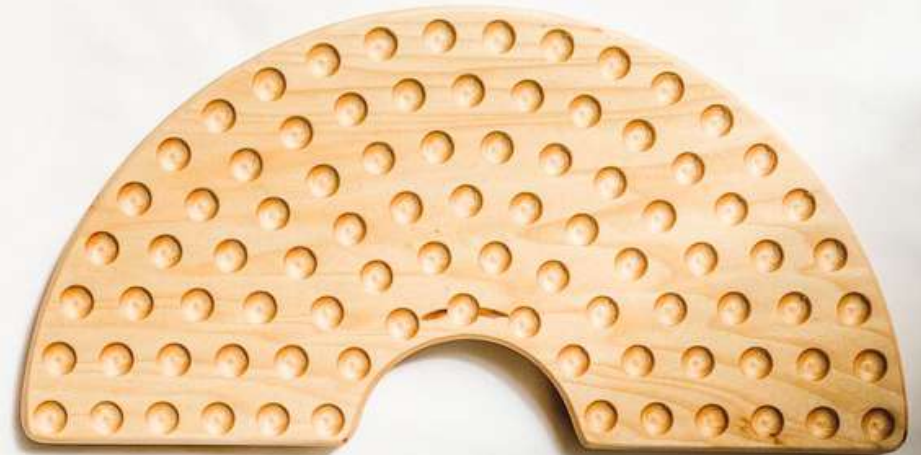

## HUNDRED BOARD

**CODE: OYN43**

**WOOD TYPE : LINDEN**

**APPROX SIZE. : 25CM-25CM**

**REC. AGE. : 1+**

## RAINBOW BOARD

**CODE: OYN44**

**WOOD TYPE : LINDEN**

**APPROX SIZE. : 16CM-32CM**

**REC. AGE. : 1+**