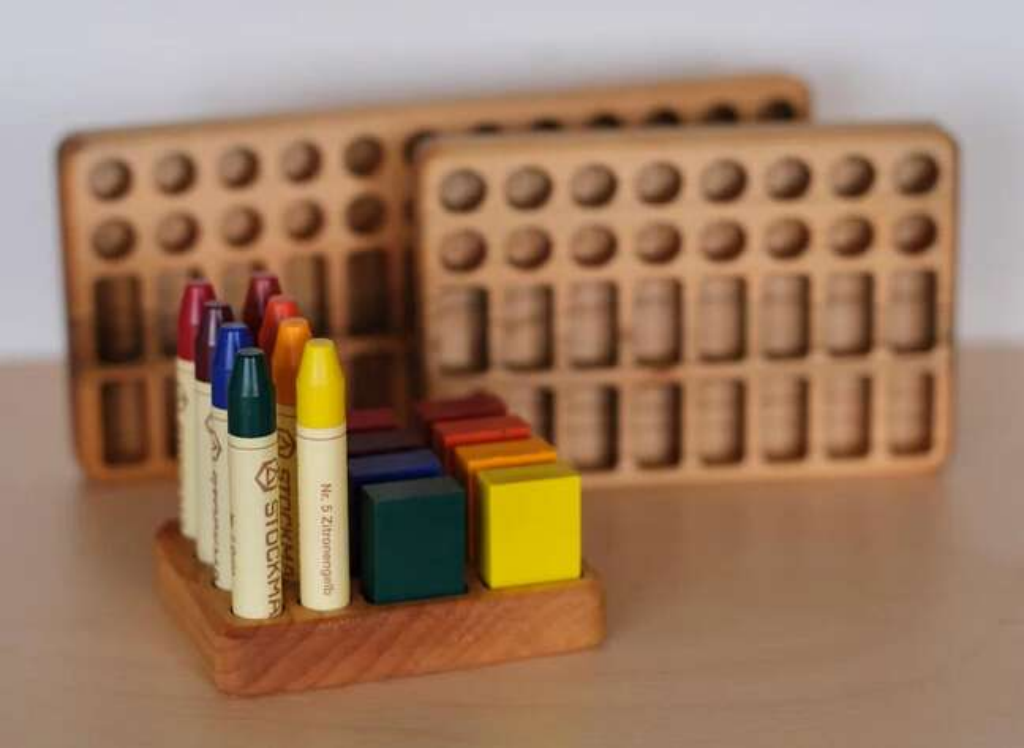

## CRAYON AND PENCIL HOLDERS 24'

CODE: OYN94-3

WOOD TYPE : LINDEN

APPROX SIZE. : 10,5CM-12CM

REC. AGE. : 1+

## CRAYON AND PENCIL HOLDERS 16'

CODE: OYN94-2-4

WOOD TYPE : LINDEN

APPROX SIZE. : 8,5CM-10,5CM

REC. AGE. : 1+

PENCIL HOLDERS 12'

CODE: OYN94-5

WOOD TYPE : LINDEN

APPROX SIZE. : 8,5CM-10,5CM

REC. AGE. : 1+

**Note:** It is produced exclusively for one customer in Netherlands. This products can be sold in other countries.