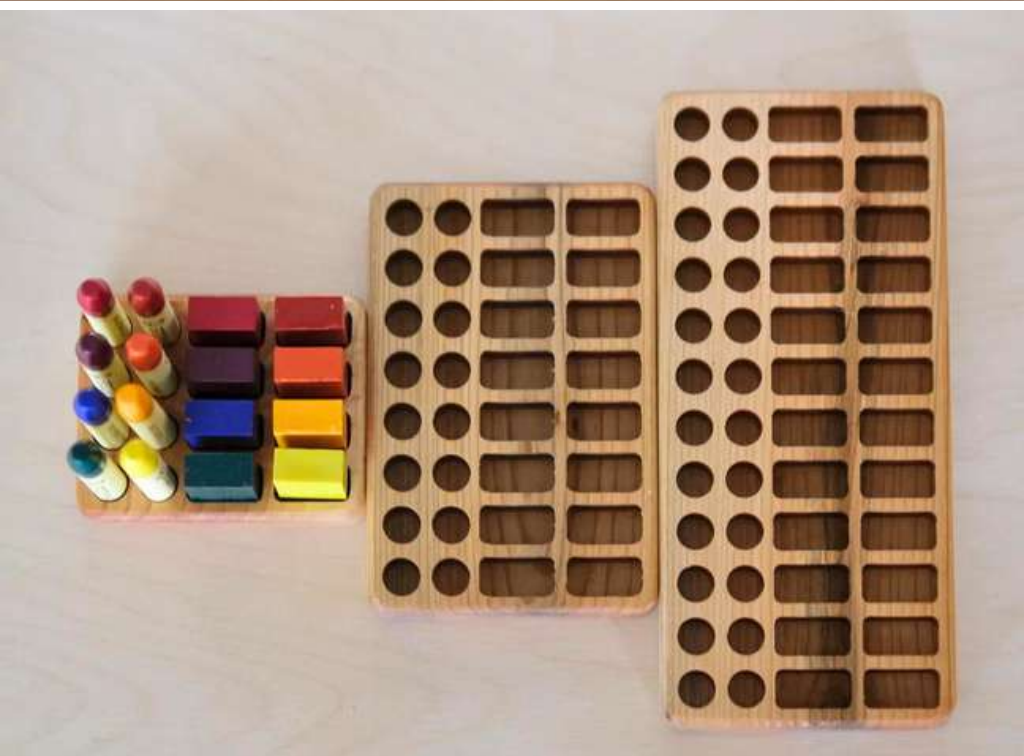

## CRAYON AND PENCIL HOLDERS 24'

CODE: OYN94-3

WOOD TYPE : LINDEN

APPROX SIZE. : 10,5CM-12CM

REC. AGE. : 1+

## CRAYON AND PENCIL HOLDERS 16'

CODE: OYN94-2-4

WOOD TYPE : LINDEN

APPROX SIZE. : 8,5CM-10,5CM

REC. AGE. : 1+

PENCIL HOLDERS 12'

CODE: OYN94-5

WOOD TYPE : LINDEN

APPROX SIZE. : 8,5CM-10,5CM

REC. AGE. : 1+

**Note:** It is produced exclusively for one customer in Netherlands. This products can be sold in other countries.