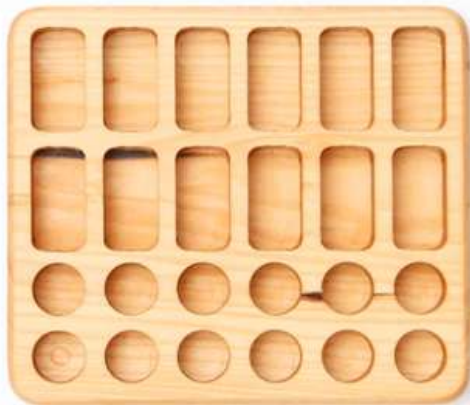

## CRAYON AND PENCIL HOLDERS 48'

CODE: OYN94

WOOD TYPE : LINDEN

APPROX SIZE. : 10,5CM-23CM

REC. AGE. : 1+

## CRAYON AND PENCIL HOLDERS 32'

CODE: OYN94-2

WOOD TYPE : LINDEN

APPROX SIZE. : 10,5CM-15,5CM

REC. AGE. : 1+

**Note:** It is produced exclusively for one customer in Netherlands. This products can be sold in other countries.

## CRAYON AND PENCIL HOLDERS 24'

CODE: OYN94-3

WOOD TYPE : LINDEN

APPROX SIZE. : 10,5CM-12CM

REC. AGE. : 1+