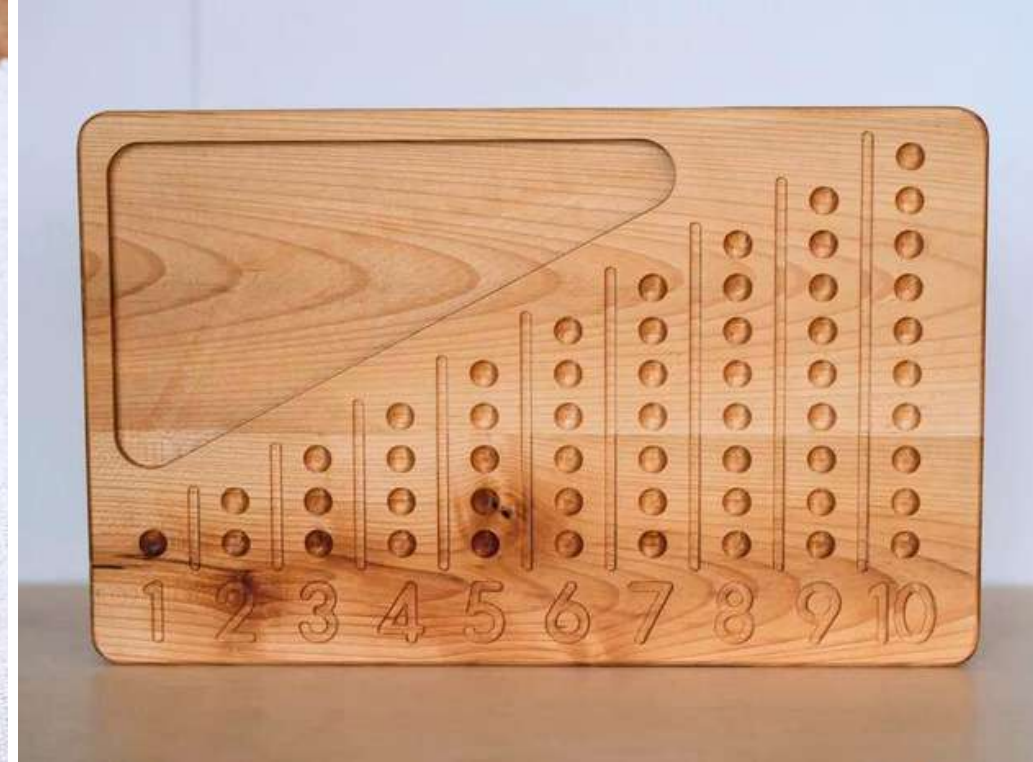

## MATH CUBE BOARD

---

**CODE: OYN68-4**

**WOOD TYPE : LINDEN**

**APPROX SIZE. : 34CM-32CM**

**REC. AGE. : 1+**

Just Board, not including cubes

FROM BIG TO SMALL  
GEOMETRIC SHAPES

CODE: OYN69

WOOD TYPE : WALNUT-LINDEN

APPROX SIZE. : 25CM-37CM

REC. AGE. : 1+

## ABACUS NUMBER BOARD

**CODE: OYN75**

**WOOD TYPE : LINDEN**

**APPROX SIZE. : 24CM-38CM**

**REC. AGE. : 1+**

LETTER BUILDER SET

CODE: OYN76

WOOD TYPE : LINDEN

APPROX SIZE. : 6CM-12CM

REC. AGE. : 1+