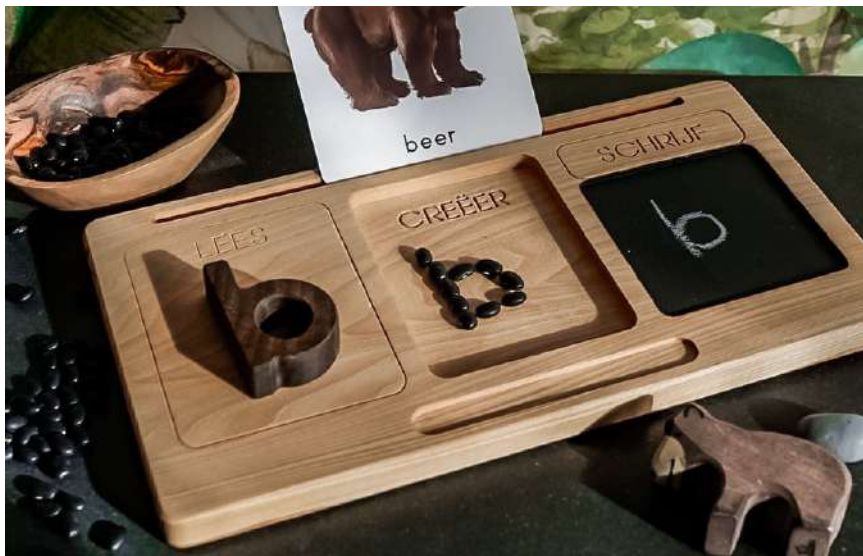

## HUNDRED BOARD

**CODE: OYN43**

**WOOD TYPE** : LINDEN  
**APPROX SIZE.** : 25CM-25CM  
**REC. AGE.** : 1+

## LEARNING BOARD

**CODE: OYN45**

**WOOD TYPE : LINDEN**

**APPROX SIZE. : 18CM-32CM**

**REC. AGE. : 1+**

## LEARNING BOARD (DUTCH)

**CODE: OYN45-2**

**WOOD TYPE : LINDEN**

**APPROX SIZE. : 18CM-32CM**

**REC. AGE. : 1+**

**Note:** it is produced exclusively for one customer in Netherlands. This product can be sold in other countries.