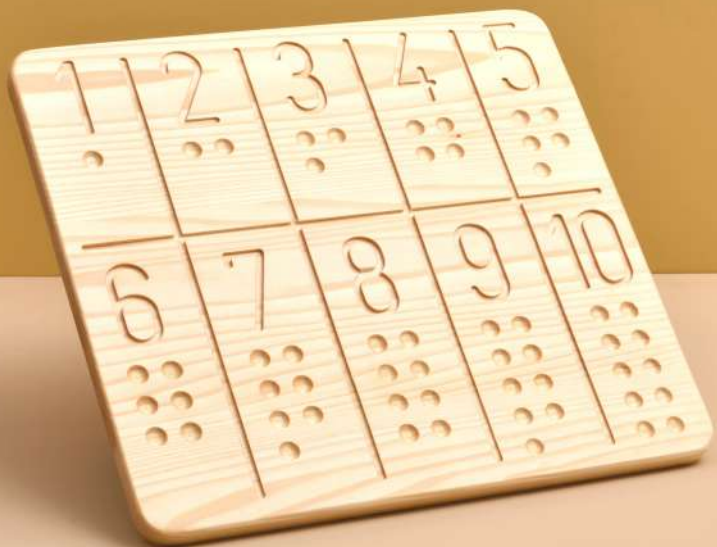

# RAINBOW CUT COUNTING BOARD

**CODE: OYN89-2**

**WOOD TYPE : LINDEN**

**APPROX SIZE. : 20CM-28CM**

**REC. AGE. : 1+**

## SPIRAL TRACING BOARD

---

**CODE: OYN90**

**WOOD TYPE : LINDEN**

**APPROX SIZE. : 29CM**

**REC. AGE. : 1+**

## NUMBER COUNTING BOARD

**CODE: OYN91**

**WOOD TYPE : LINDEN**

**APPROX SIZE. : 33CM-28CM**

**REC. AGE. : 1+**