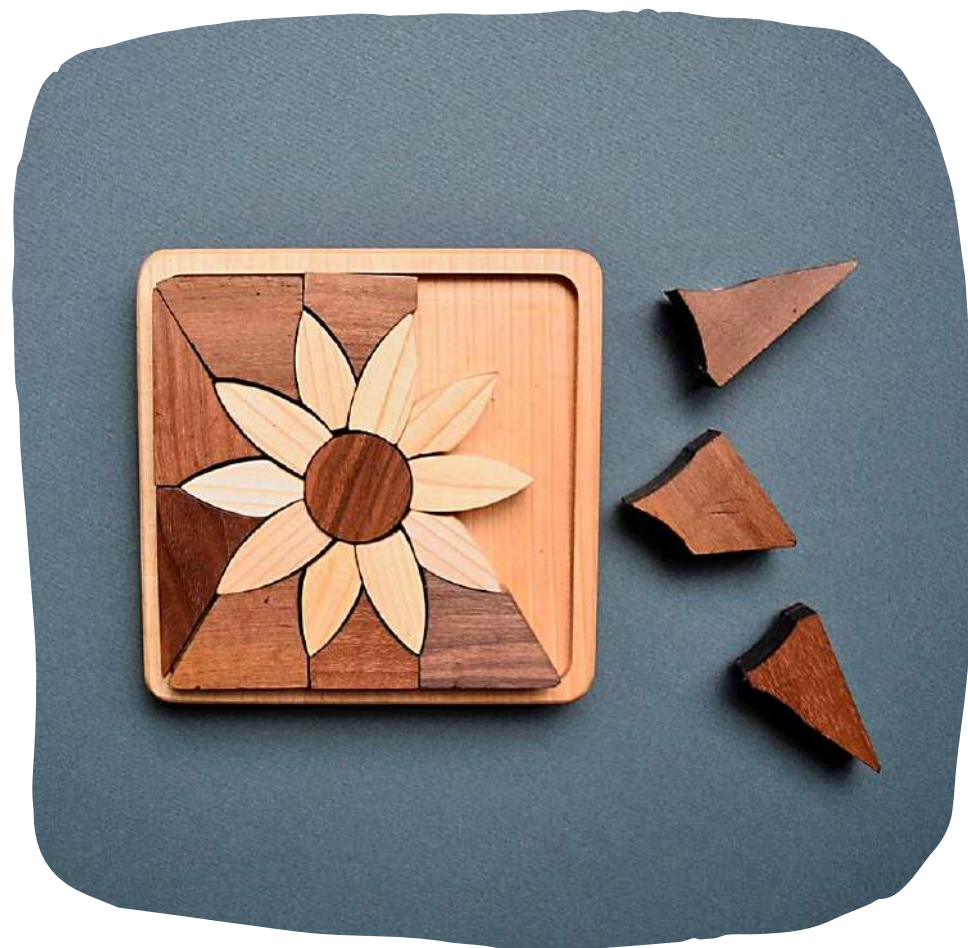

## RAINBOW PUZZLE

---

**CODE: OYN34**

**WOOD TYPE : WALNUT-LINDEN**

**APPROX SIZE. : 15CM-29CM**

**REC. AGE. : 1+**