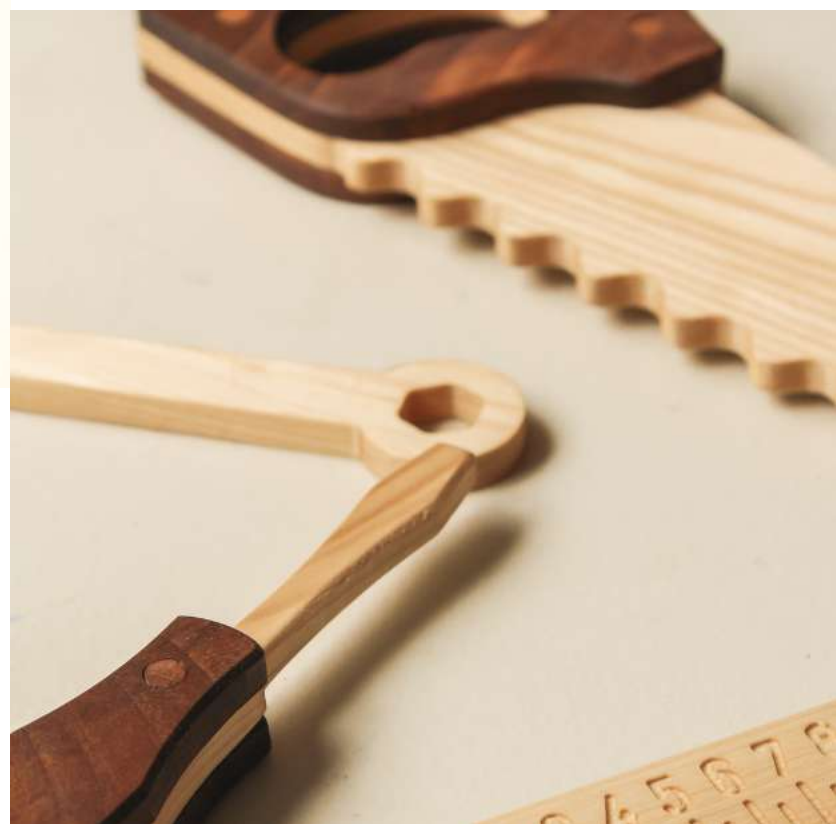

## WOODEN PHONE

**CODE: OYN96**

**WOOD TYPE : LINDEN**

**APPROX SIZE. : 14CM-7CM**

**REC. AGE. : 1+**

## TRACING PATTERNS

**CODE: OYN97**

**WOOD TYPE : LINDEN**

**APPROX SIZE. : 35CM-21CM**

**REC. AGE. : 1+**

TREES PUZZLE (7 PCS)

**CODE: OYN98**

WOOD TYPE : WALNUT-LINDEN

APPROX SIZE. : 14CM-7CM

REC. AGE. : 1+