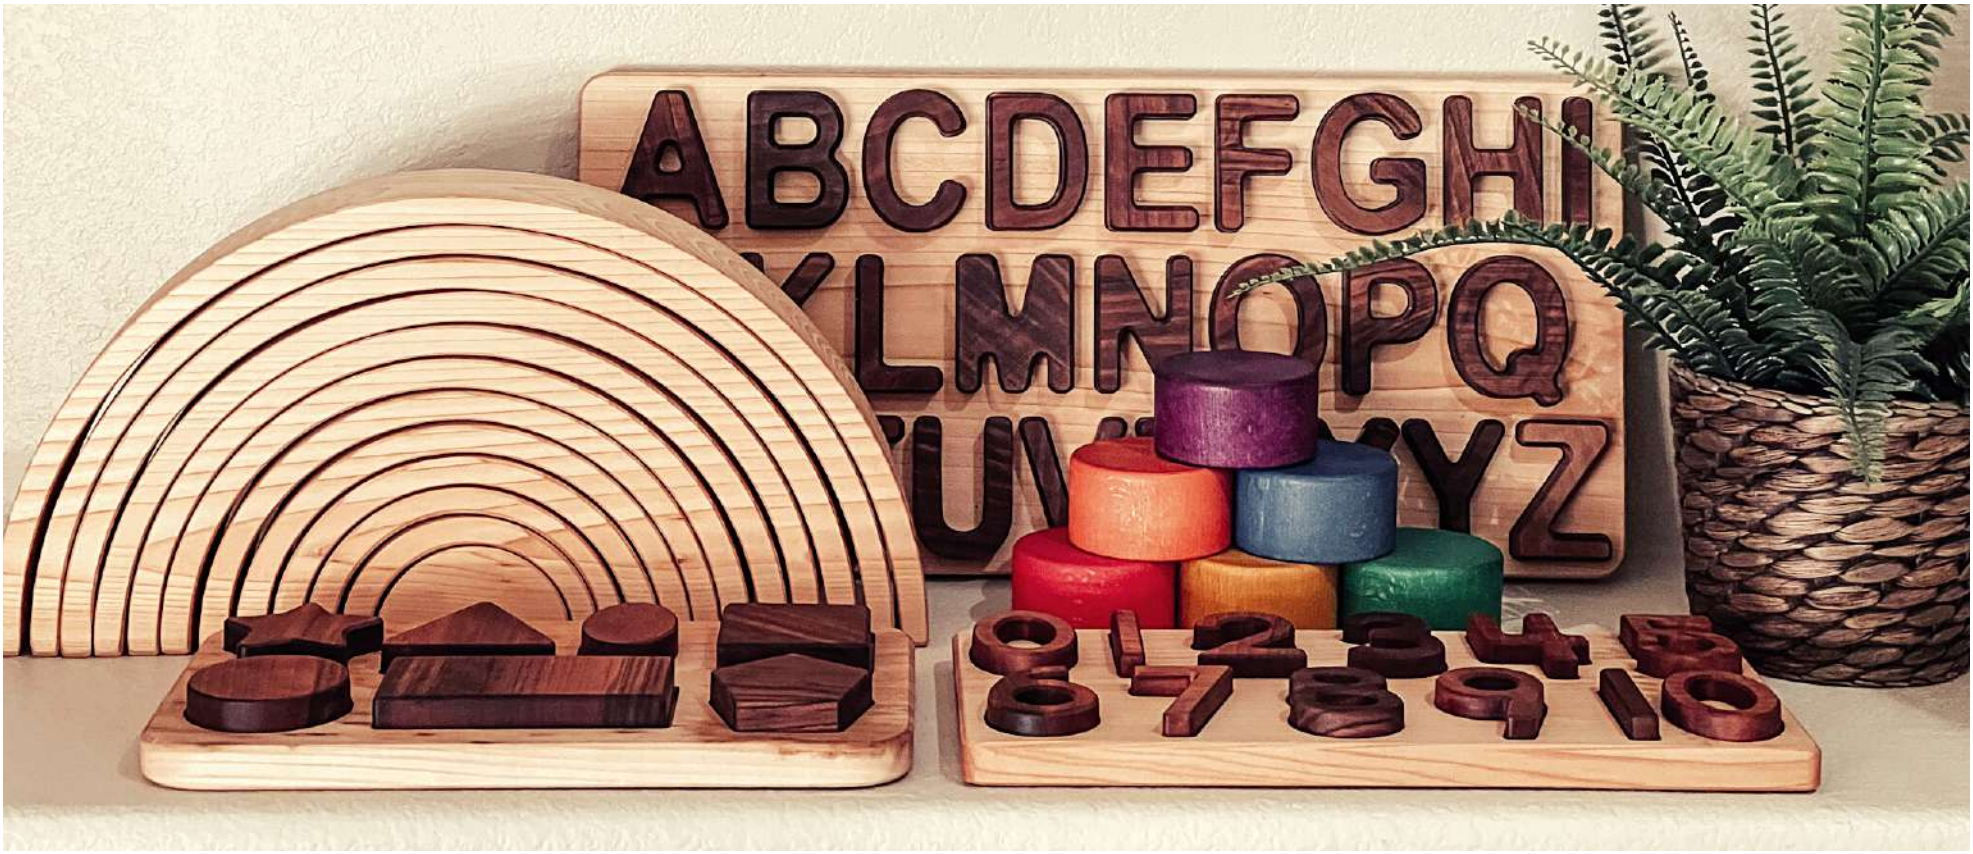

GET IN TOUCH WITH US

MİMSAN SAN. SİTESİ 1 BLOK NO:55

ESENYURT, İSTANBUL / TURKEY

+09 542 644 81 33

info@oyuncakhouse.com

www.oyuncakhouse.com