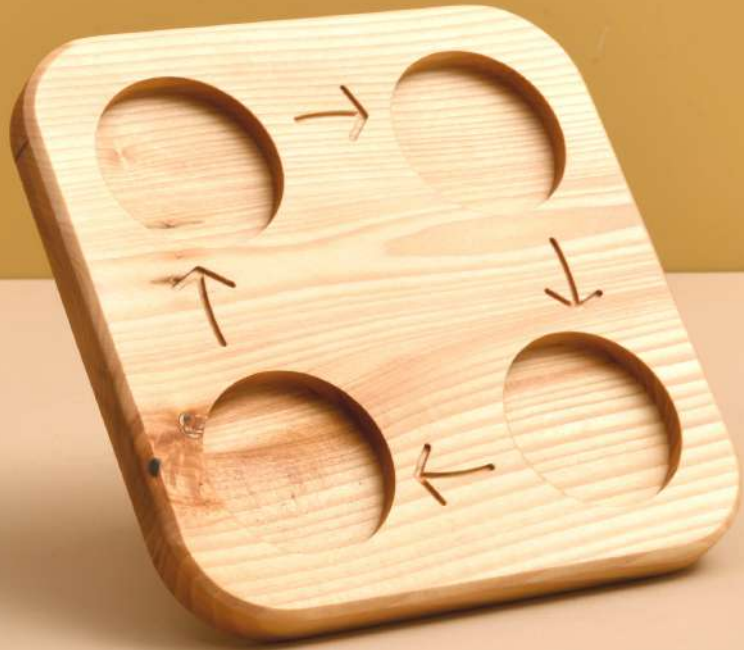

WOOD TYPE : LINDEN

APPROX SIZE. : 25CM-25CM-10CM

REC. AGE. : 1+

CIRCLE BOARD

CODE: OYN88

WOOD TYPE : LINDEN

APPROX SIZE. : 18CM-18CM

REC. AGE. : 1+