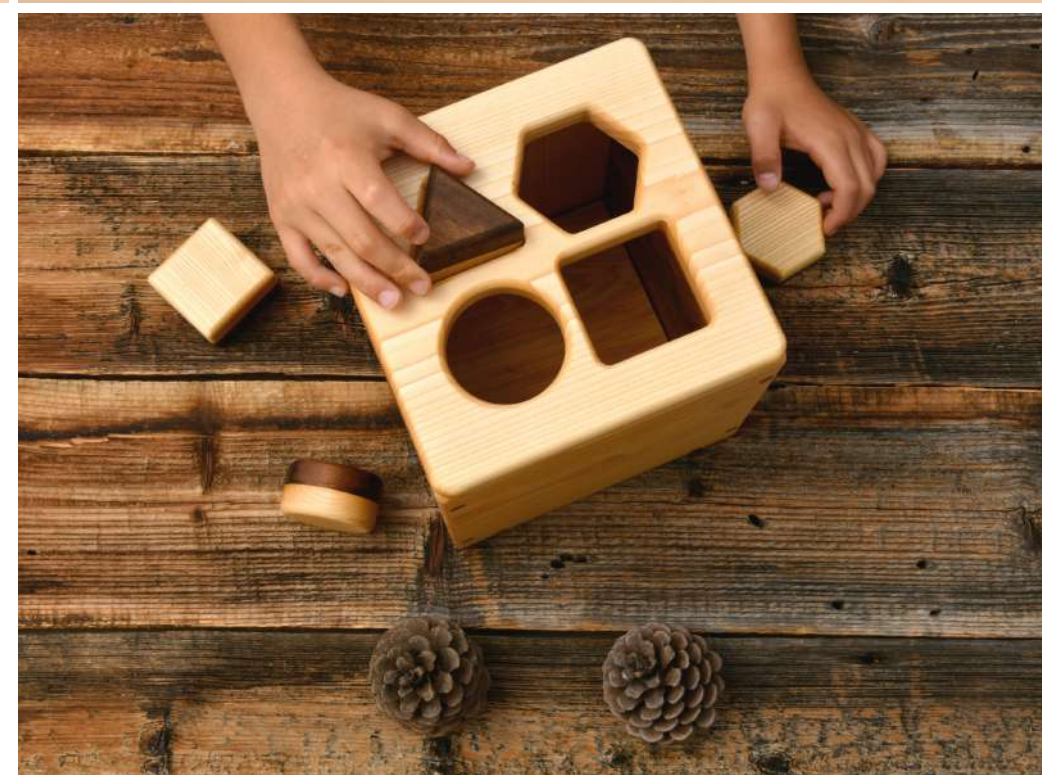

SHAPE PLACEMENT PUZZLE

CODE: OYN111

WOOD TYPE : WALNUT-LINDEN

APPROX SIZE. : 19CM-19CM

REC. AGE. : 1+