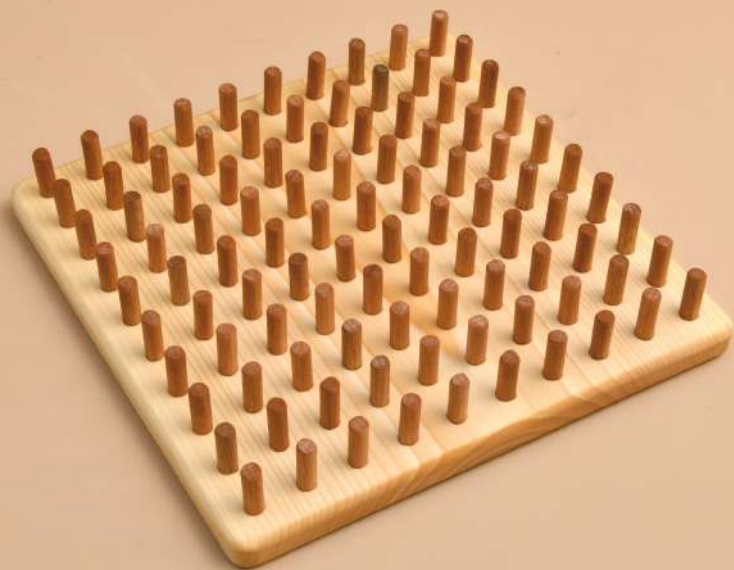

WOOD TYPE : WALNUT OR LINDEN

APPROX SIZE. : 13CM-10CM

REC. AGE. : 1+

**New!**

## WOODEN COMPASS

**CODE: OYN114**

**WOOD TYPE : WALNUT-LINDEN**

**APPROX SIZE. : 18CM**

**REC. AGE. : 1+**

WOODEN PLATES

CODE: OYN115

WOOD TYPE : WALNUT-LINDEN

APPROX SIZE. : 22CM-16CM

REC. AGE. : 1+