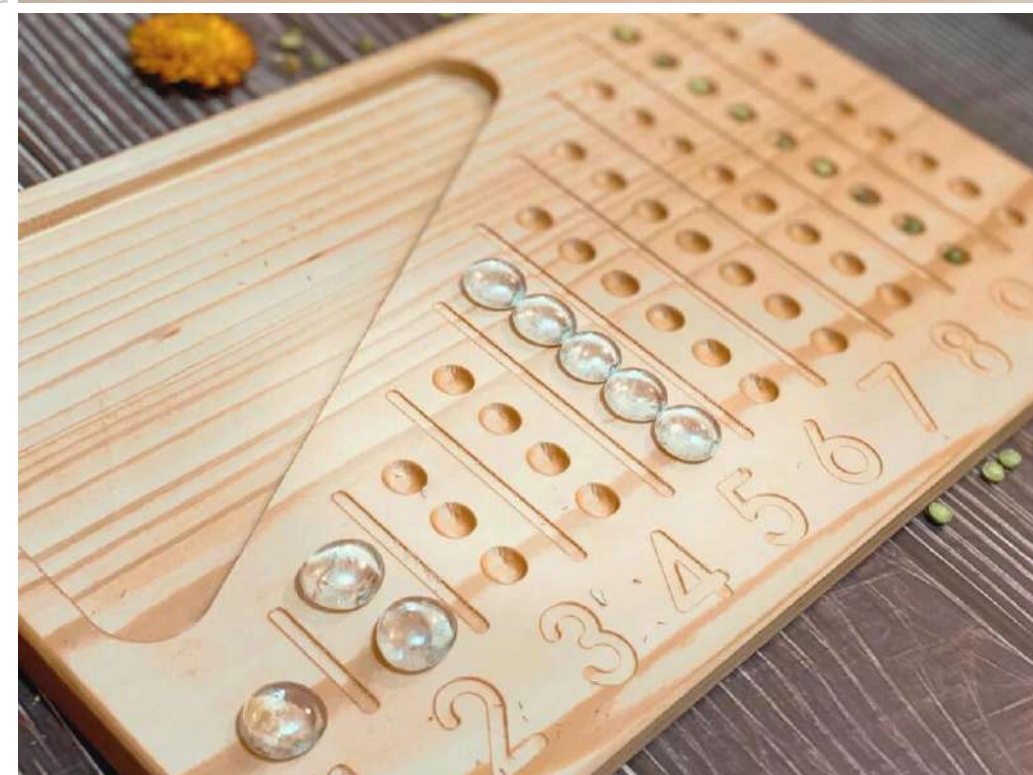

WOOD TYPE : WALNUT-LINDEN

APPROX SIZE. : 25CM-37CM

REC. AGE. : 1+

## ABACUS NUMBER BOARD

**CODE: OYN75**

**WOOD TYPE : LINDEN**

**APPROX SIZE. : 24CM-38CM**

**REC. AGE. : 1+**