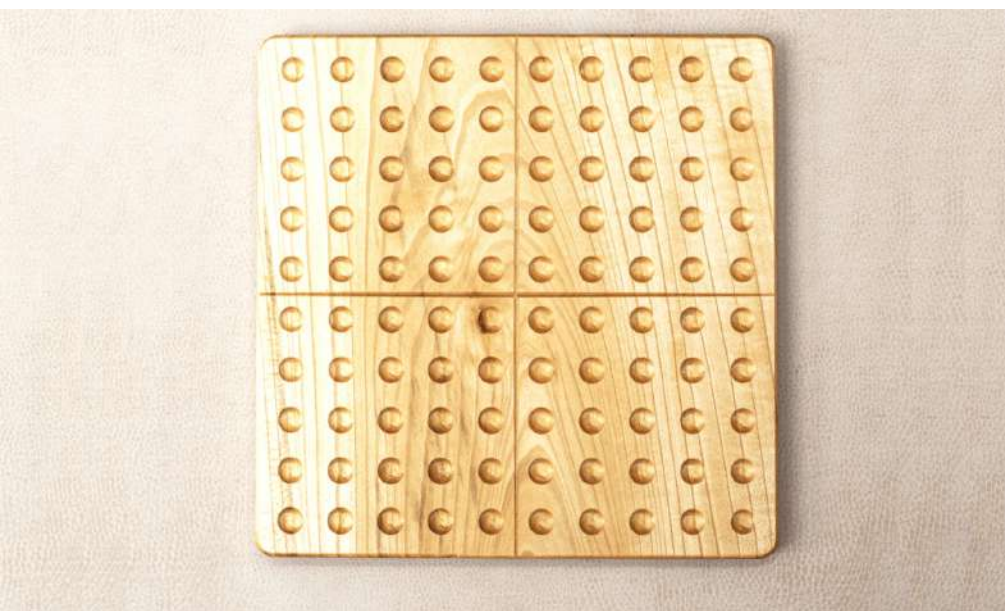

## NUMBERS (0-9)

**CODE: OYN42**

**WOOD TYPE : WALNUT**

**APPROX SIZE. : 7CM**

**REC. AGE. : 1+**

## RAINBOW BOARD

**CODE: OYN44**

**WOOD TYPE** : LINDEN  
**APPROX SIZE.** : 16CM-32CM  
**REC. AGE.** : 1+