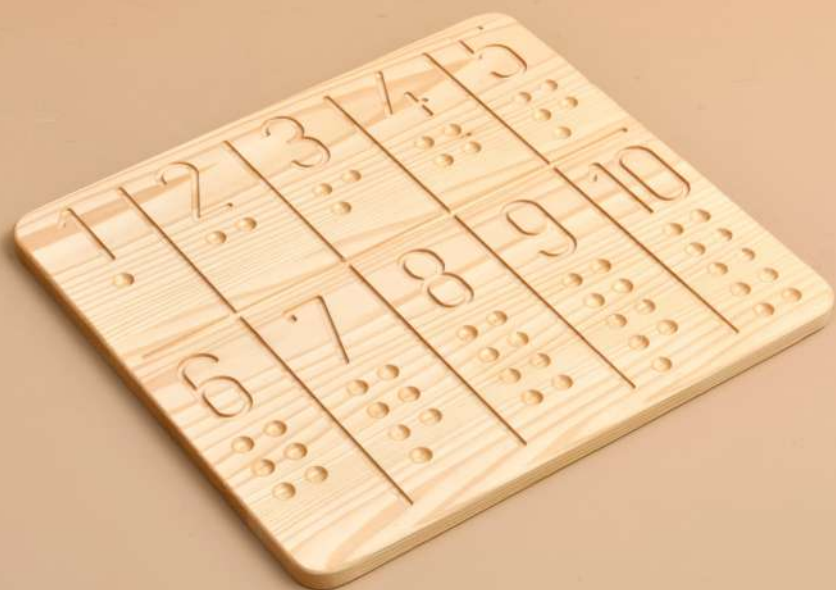

# RAINBOW CUT COUNTING BOARD

**CODE: OYN89-2**

**WOOD TYPE : LINDEN**

**APPROX SIZE. : 20CM-28CM**

**REC. AGE. : 1+**

## SPIRAL TRACING BOARD

---

**CODE: OYN90**

**WOOD TYPE : LINDEN**

**APPROX SIZE. : 29CM**

**REC. AGE. : 1+**

## NUMBER COUNTING BOARD

**CODE: OYN91**

**WOOD TYPE : LINDEN**

**APPROX SIZE. : 33CM-28CM**

**REC. AGE. : 1+**