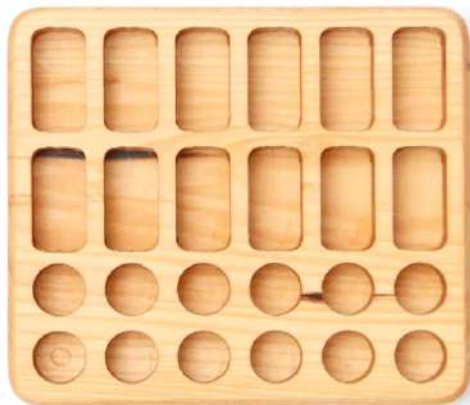

# Crayon & Pencil Holder Series

CRAYON AND PENCIL HOLDERS 48'

CODE: OYN94

WOOD TYPE : LINDEN

APPROX SIZE. : 10,5CM-23CM

REC. AGE. : 1+

CRAYON AND PENCIL HOLDERS 32'

CODE: OYN94-2

WOOD TYPE : LINDEN

APPROX SIZE. : 10,5CM-15,5CM

REC. AGE. : 1+

**Note:** It is produced exclusively for one customer in Netherlands. This products can be sold in other countries.

## CRAYON AND PENCIL HOLDERS 24'

**CODE: OYN94-3**

**WOOD TYPE : LINDEN**

**APPROX SIZE. : 10,5CM-12CM**

**REC. AGE. : 1+**