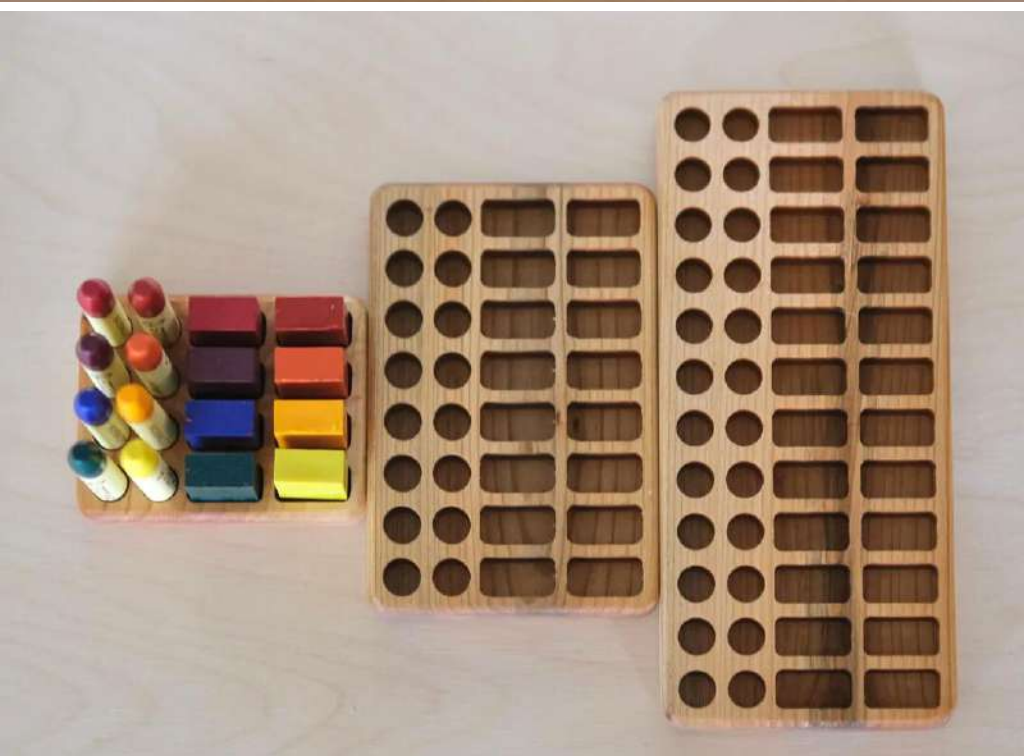

## CRAYON AND PENCIL HOLDERS 24'

**CODE: OYN94-3**

**WOOD TYPE : LINDEN**

**APPROX SIZE. : 10,5CM-12CM**

**REC. AGE. : 1+**

## CRAYON AND PENCIL HOLDERS 16'

**CODE: OYN94-2-4**

**WOOD TYPE : LINDEN**

**APPROX SIZE. : 8,5CM-10,5CM**

**REC. AGE. : 1+**

PENCIL HOLDERS 12'

CODE: OYN94-5

WOOD TYPE : LINDEN

APPROX SIZE. : 8,5CM-10,5CM

REC. AGE. : 1+

**Note:** It is produced exclusively for one customer in Netherlands. This products can be sold in other countries.

PEN HOLDER 3'

CODE: OYN94-7

WOOD TYPE : WALNUT