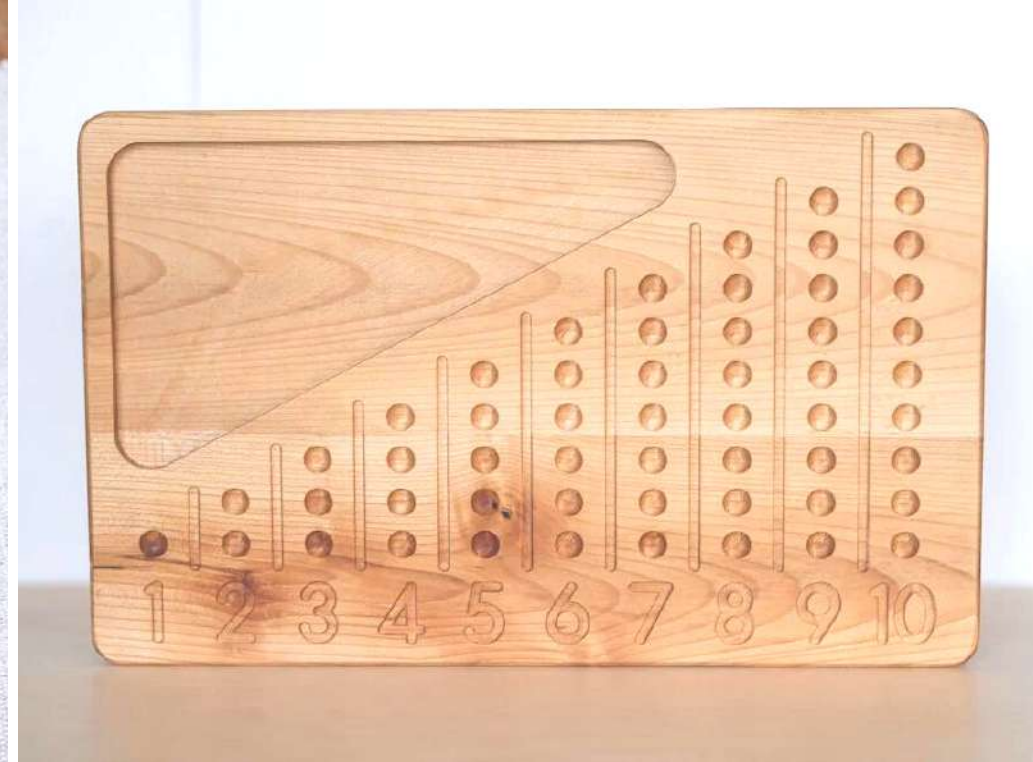

## NUMBERS CUBE BOARD

CODE: OYN68-2

WOOD TYPE : LINDEN

APPROX SIZE. : 34CM-32CM

REC. AGE. : 1+

Just Board not including cubes

Just Board, not including cubes

## MATH CUBE BOARD

CODE: OYN68-4

WOOD TYPE : LINDEN

APPROX SIZE. : 34CM-32CM

REC. AGE. : 1+

New!

FROM BIG TO SMALL  
GEOMETRIC SHAPES

CODE: OYN69

WOOD TYPE : WALNUT-LINDEN

APPROX SIZE. : 25CM-37CM

REC. AGE. : 1+

## ABACUS NUMBER BOARD

**CODE: OYN75**

**WOOD TYPE : LINDEN**

**APPROX SIZE. : 24CM-38CM**

**REC. AGE. : 1+**